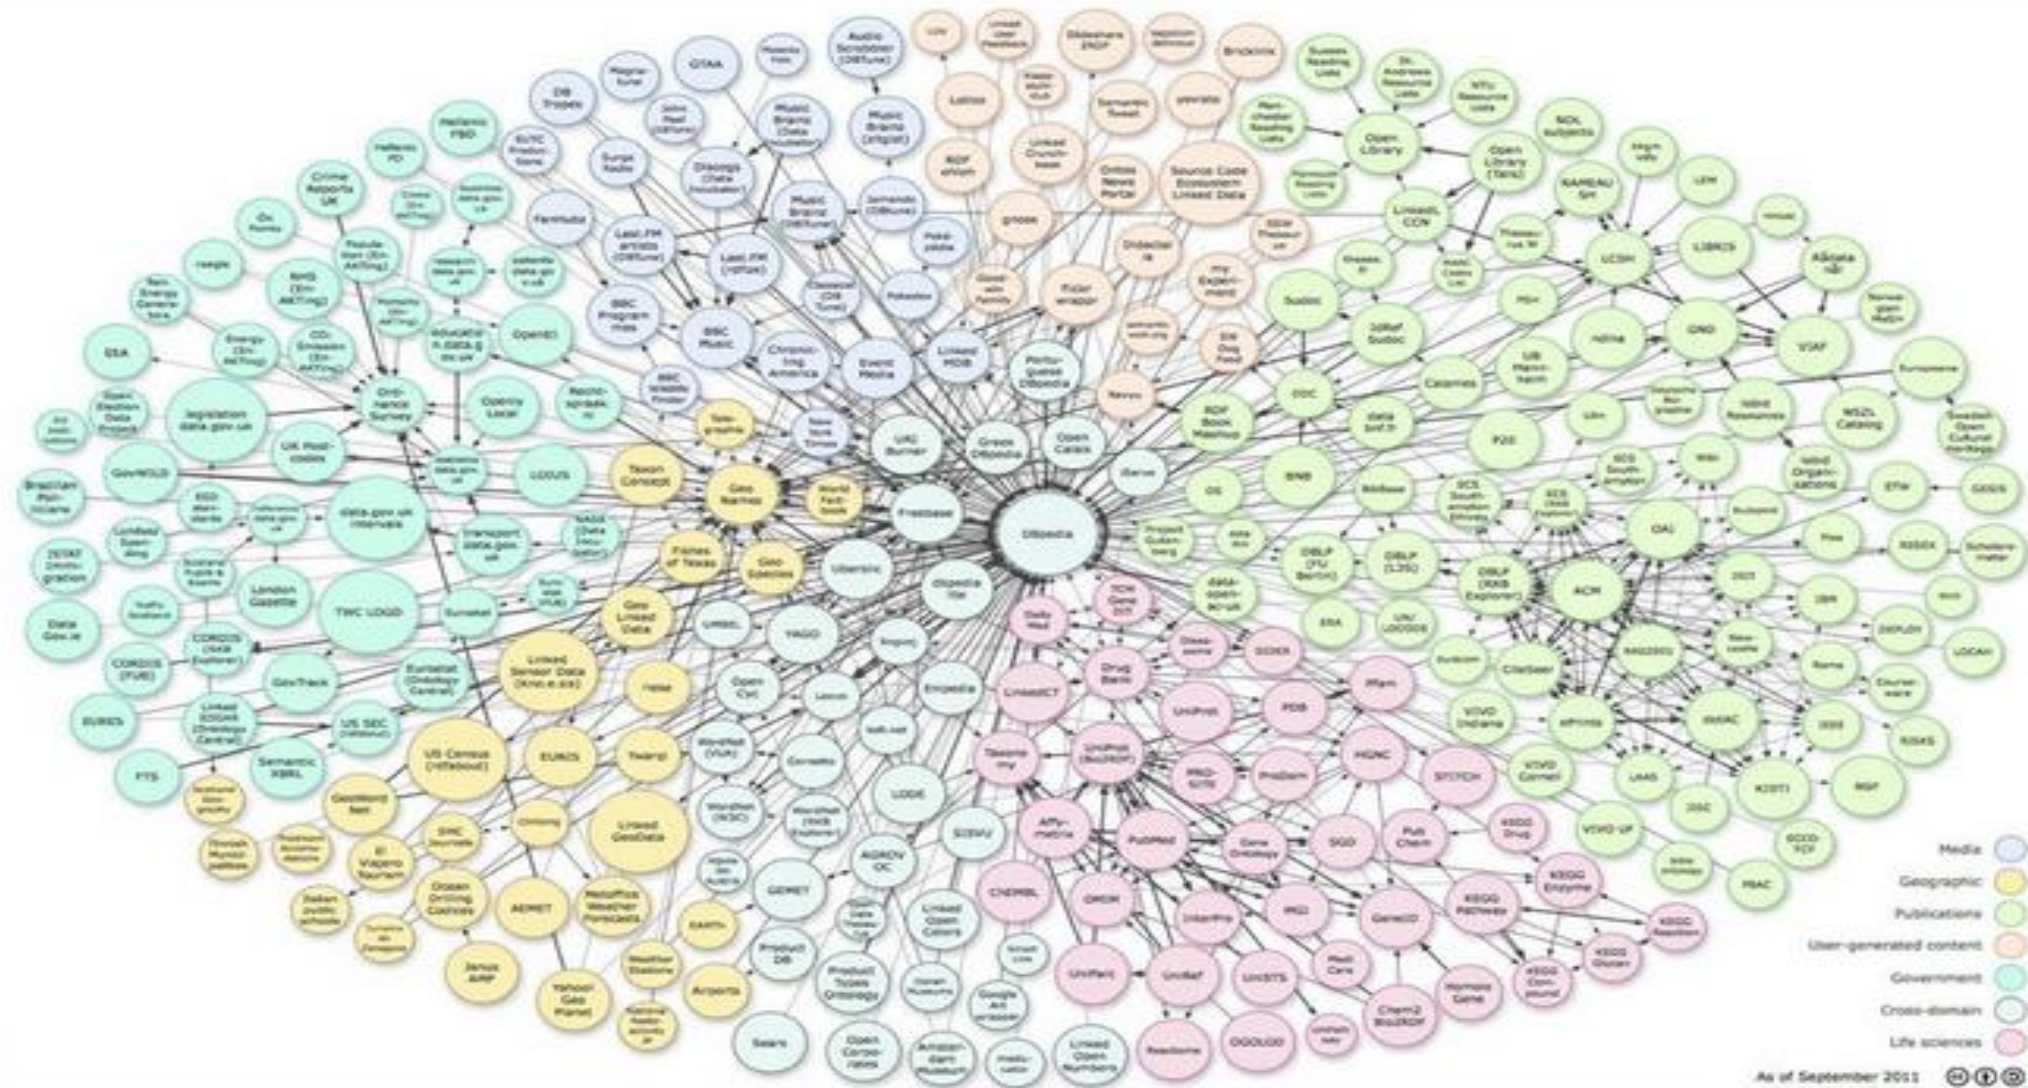

[*] indicates search limits available

Scroll down for Search Hints

25 records per page

Taken from Library of Congress Online Catalog, Feb 2019

MARC (Machine Readable Cataloging)

MARC21 is a format for encoding information so that computers can read and interpret the data in a cataloguing record

Semantic Web

Example

RDF (Resource Description Framework) Data Model

Linked Data

Make use of “triples” in the form of subject-predicate-object expressions

one thing

Jane Eyre

has a relationship with

creator

another thing

**Charlotte
Brontë**

Each *thing* has a URI

Jane Eyre

<http://www.Gutenberg.org/files/1260/1260-h/1260-h.htm>

creator

<http://purl.org/dc/elements/1.1/creator>

**Charlotte
Brontë**

<http://bnb.data.bl.uk/id/person/Bront%C3%ABCharlotte1816-1855>

Figure 4. Linking Open Data cloud diagram 2014, by Max Schmachtenberg, Christian Bizer, Anja Jentzsch and Richard Cyganiak. <http://lod-cloud.net/>